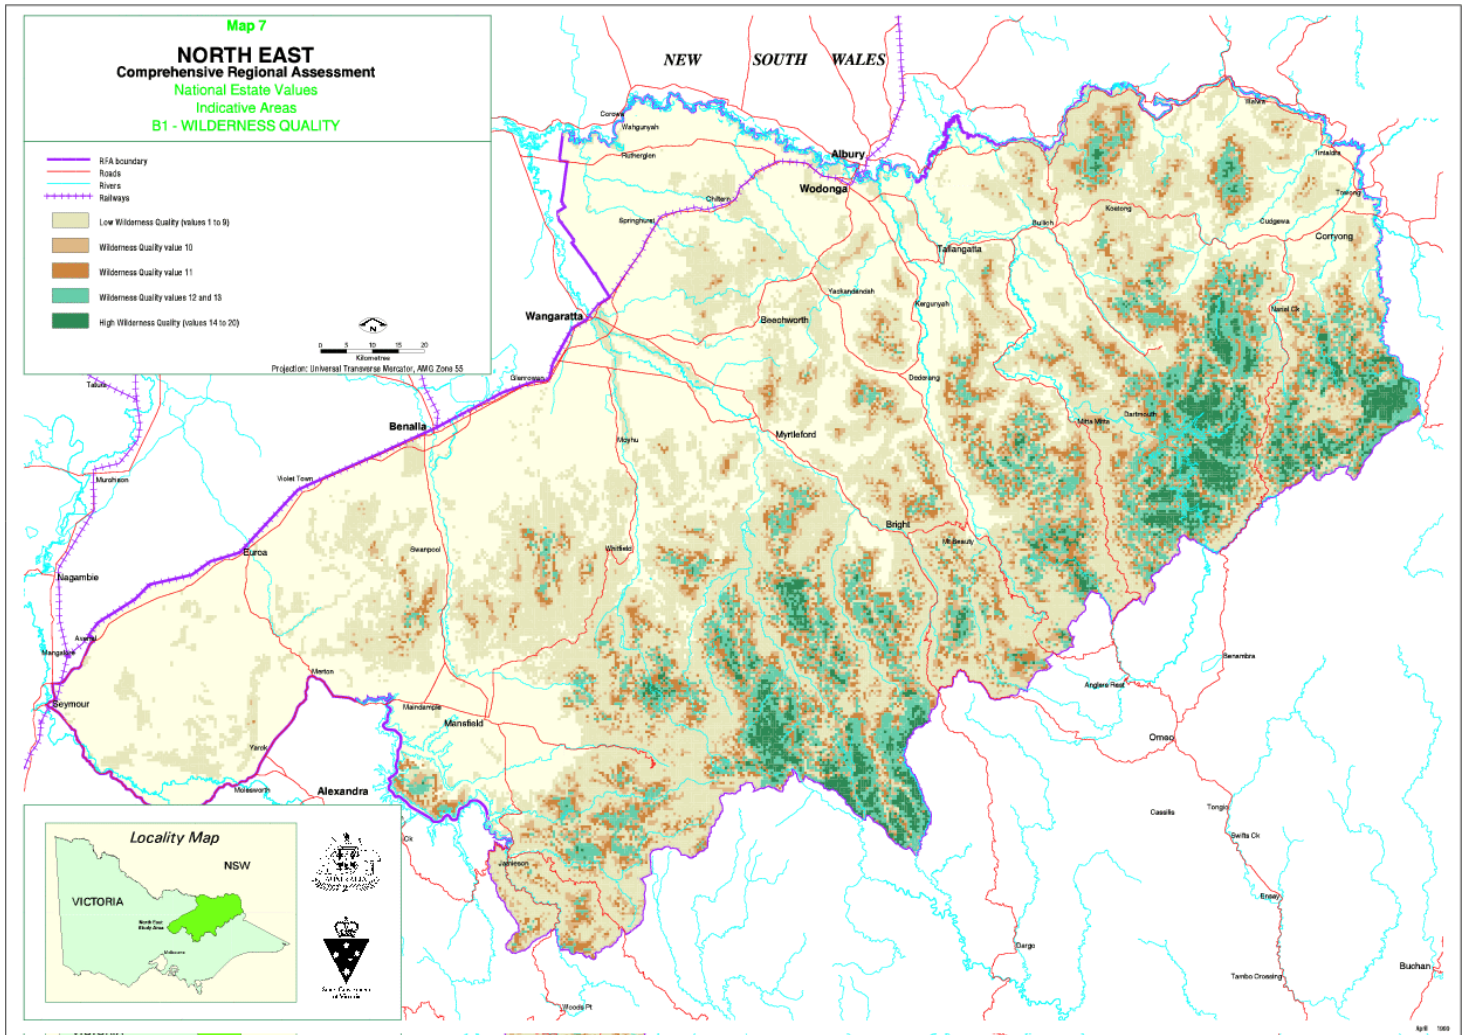

Map 7
NORTH EAST
Comprehensive Regional Assessment
National Estate Values
Indicative Areas
B1 - WILDERNESS QUALITY

-  RFA boundary
-  Roads
-  Rivers
-  Railways
-  Low Wilderness Quality (values 1 to 9)
-  Wilderness Quality value 10
-  Wilderness Quality value 11
-  Wilderness Quality values 12 and 13
-  High Wilderness Quality (values 14 to 20)

Projection: Universal Transverse Mercator, AMG Zone 55
 0 5 10 20
 Kilometres

NEW SOUTH WALES

Locality Map