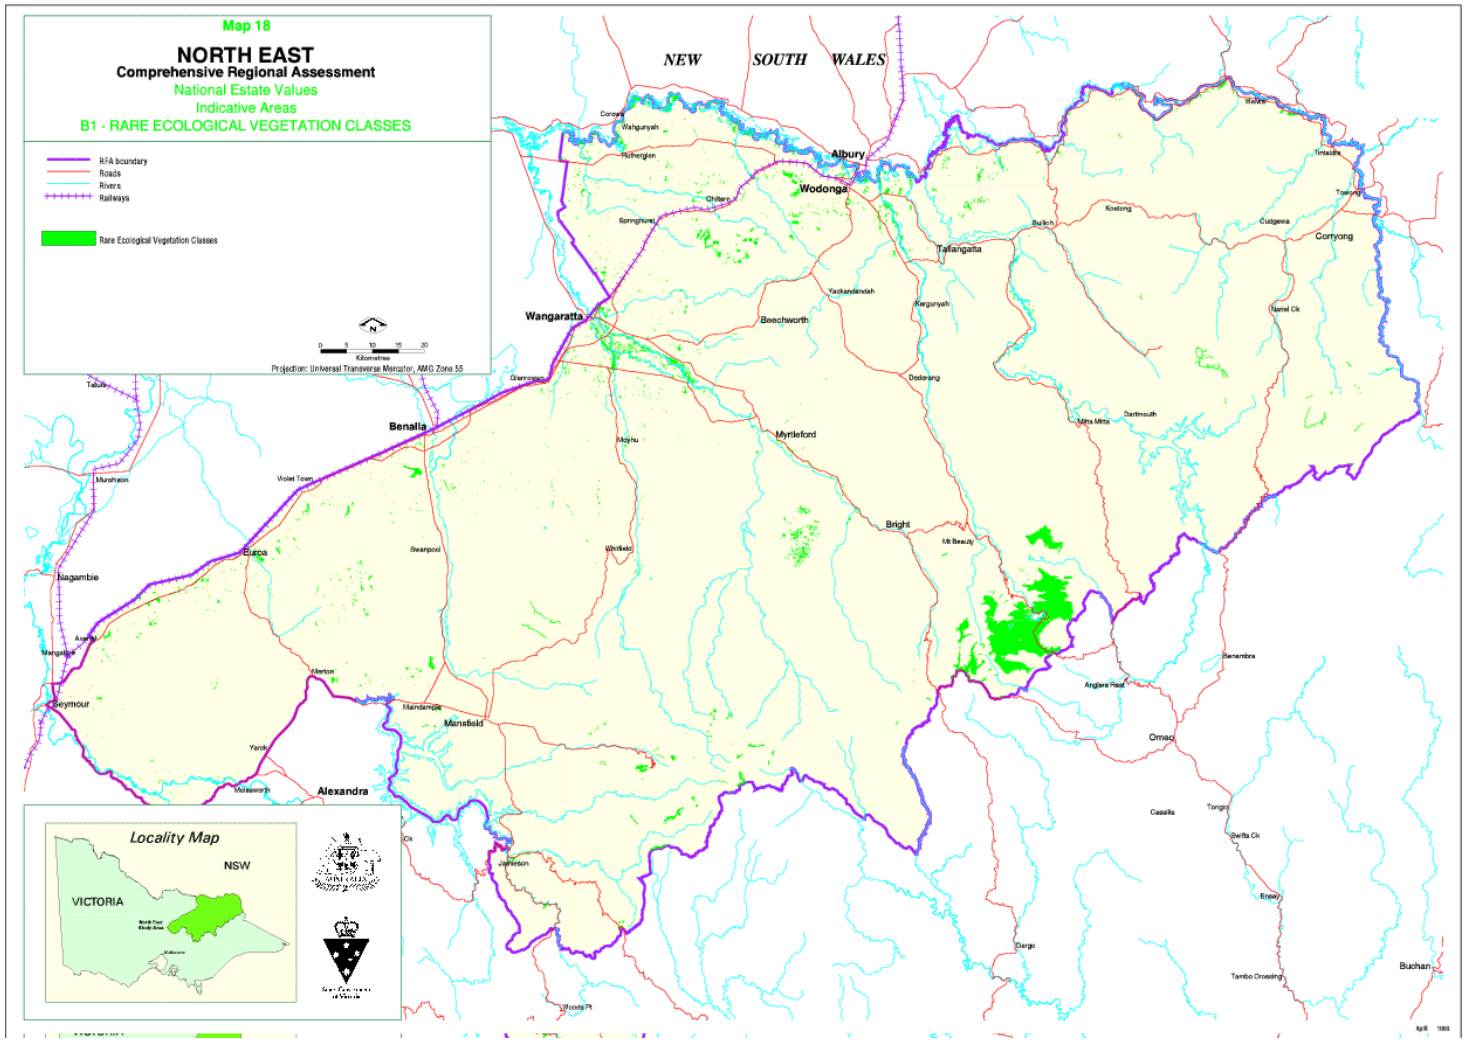

Map 18

NORTH EAST
Comprehensive Regional Assessment
National Estate Values
Indicative Areas
B1 - RARE ECOLOGICAL VEGETATION CLASSES

Legend:

- RFA boundary
- Roads
- Rivers
- Railways
- Rare Ecological Vegetation Classes

Projection: Universal Transverse Mercator, AMG Zone 55

Locality Map

NSW

VICTORIA