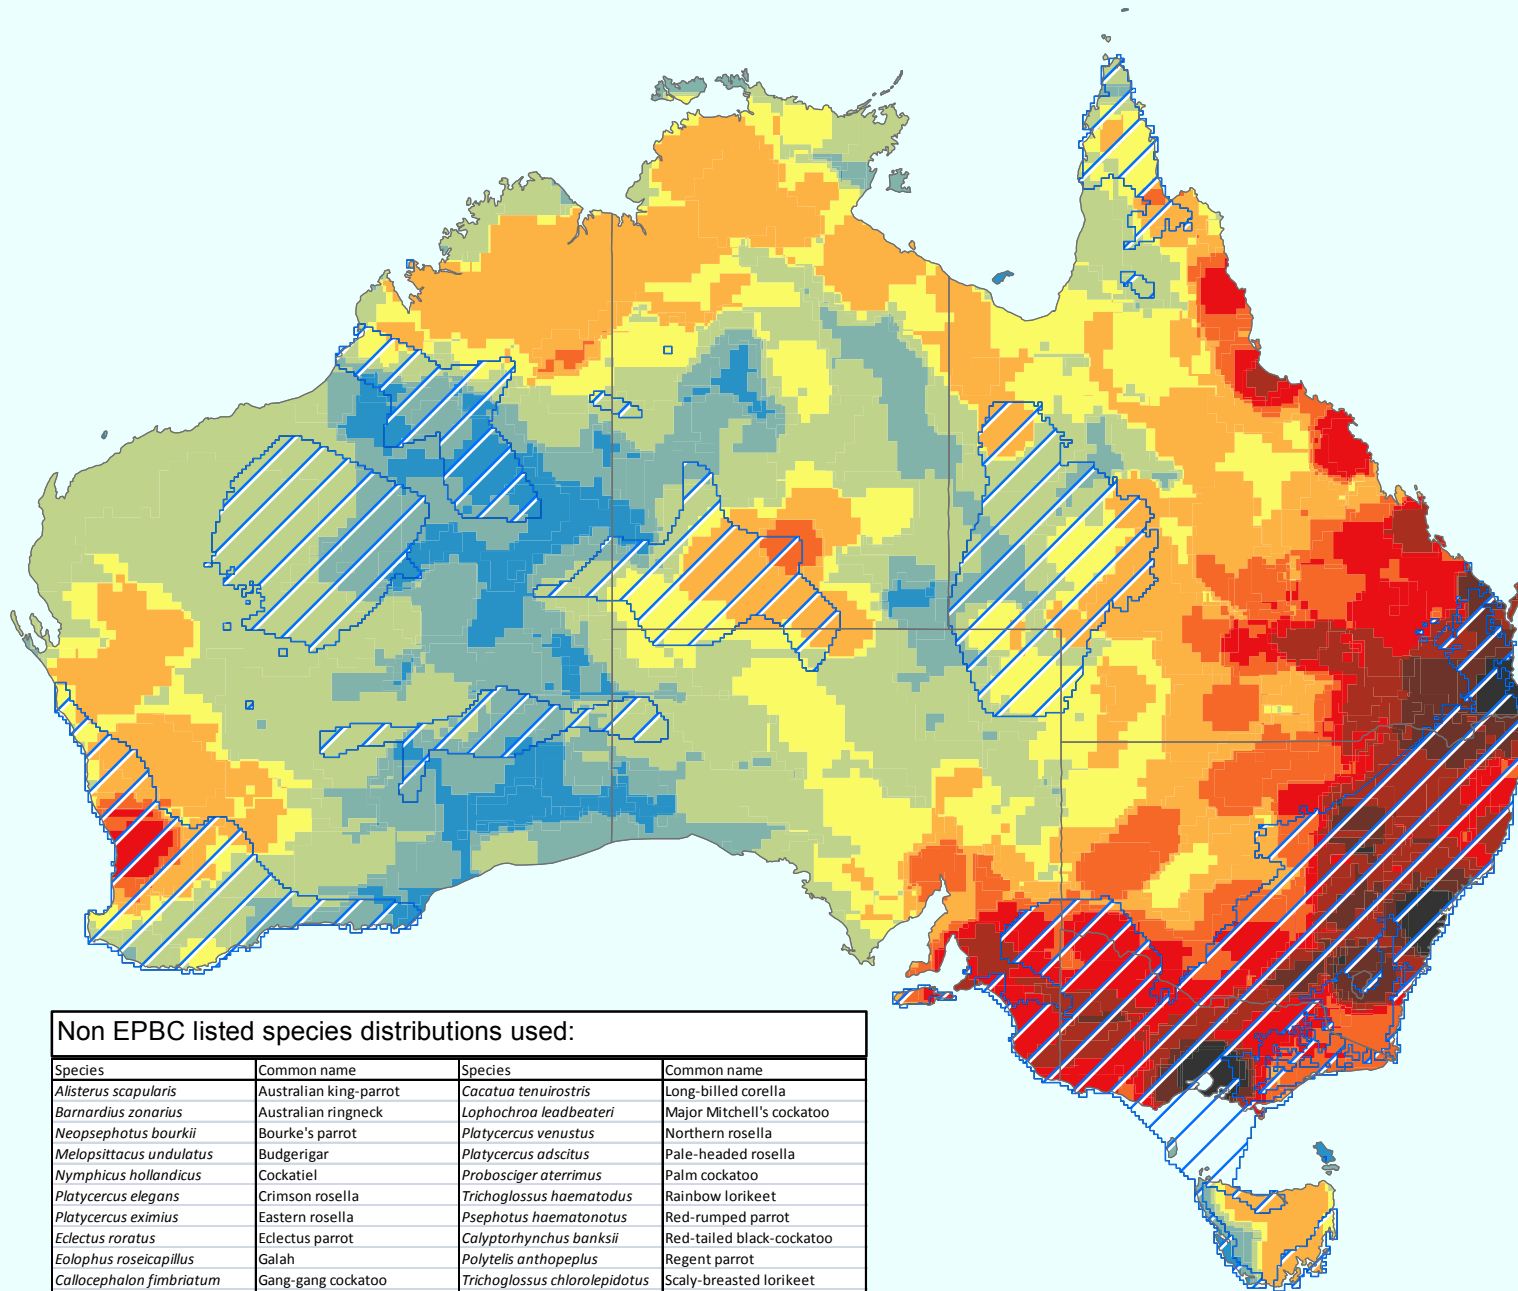

Interaction of EPBC listed parrots and non listed parrots which may be affected by Psittacine Beak and Feather Disease

This map shows the interaction with the combined known and likely distributions of EPBC listed species potentially at risk from PBFD and the density of non-listed parrot species distributions also identified as being at risk in the threat abatement plan.

EPBC Listed species

Distribution

Non EPBC Listed species

No. of species

Non EPBC listed species distributions used:

Species	Common name	Species	Common name
<i>Alisterus scapularis</i>	Australian king-parrot	<i>Cacatua tenuirostris</i>	Long-billed corella
<i>Barnardius zonarius</i>	Australian ringneck	<i>Lophochroa leadbeateri</i>	Major Mitchell's cockatoo
<i>Neopsephotus bourkii</i>	Bourke's parrot	<i>Platycercus venustus</i>	Northern rosella
<i>Melopsittacus undulatus</i>	Budgerigar	<i>Platycercus adscitus</i>	Pale-headed rosella
<i>Nymphicus hollandicus</i>	Cockatiel	<i>Probosciger aterrimus</i>	Palm cockatoo
<i>Platycercus elegans</i>	Crimson rosella	<i>Trichoglossus haematodus</i>	Rainbow lorikeet
<i>Platycercus eximius</i>	Eastern rosella	<i>Psephotus haematonotus</i>	Red-rumped parrot
<i>Eclectus roratus</i>	Eclectus parrot	<i>Calyptorhynchus banksii</i>	Red-tailed black-cockatoo
<i>Eolophus roseicapillus</i>	Galah	<i>Polytelis anthopeplus</i>	Regent parrot
<i>Callocephalon fimbriatum</i>	Gang-gang cockatoo	<i>Trichoglossus chlorolepidotus</i>	Scaly-breasted lorikeet
<i>Calyptorhynchus lathami</i>	Glossy black-cockatoo	<i>Cacatua galerita</i>	Sulphur-crested cockatoo
<i>Psephotus dissimilis</i>	Hooded parrot	<i>Platycercus icterotis</i>	Western rosella
<i>Cacatua sanguinea</i>	Little corella	<i>Calyptorhynchus funereus</i>	Yellow-tailed black-cockatoo

Produced by:
Environmental Resources Information Network
Australian Government
Department of the Environment and Energy
July 2016
© Commonwealth of Australia, 2016

Datum: Geocentric Datum of Australia 1994