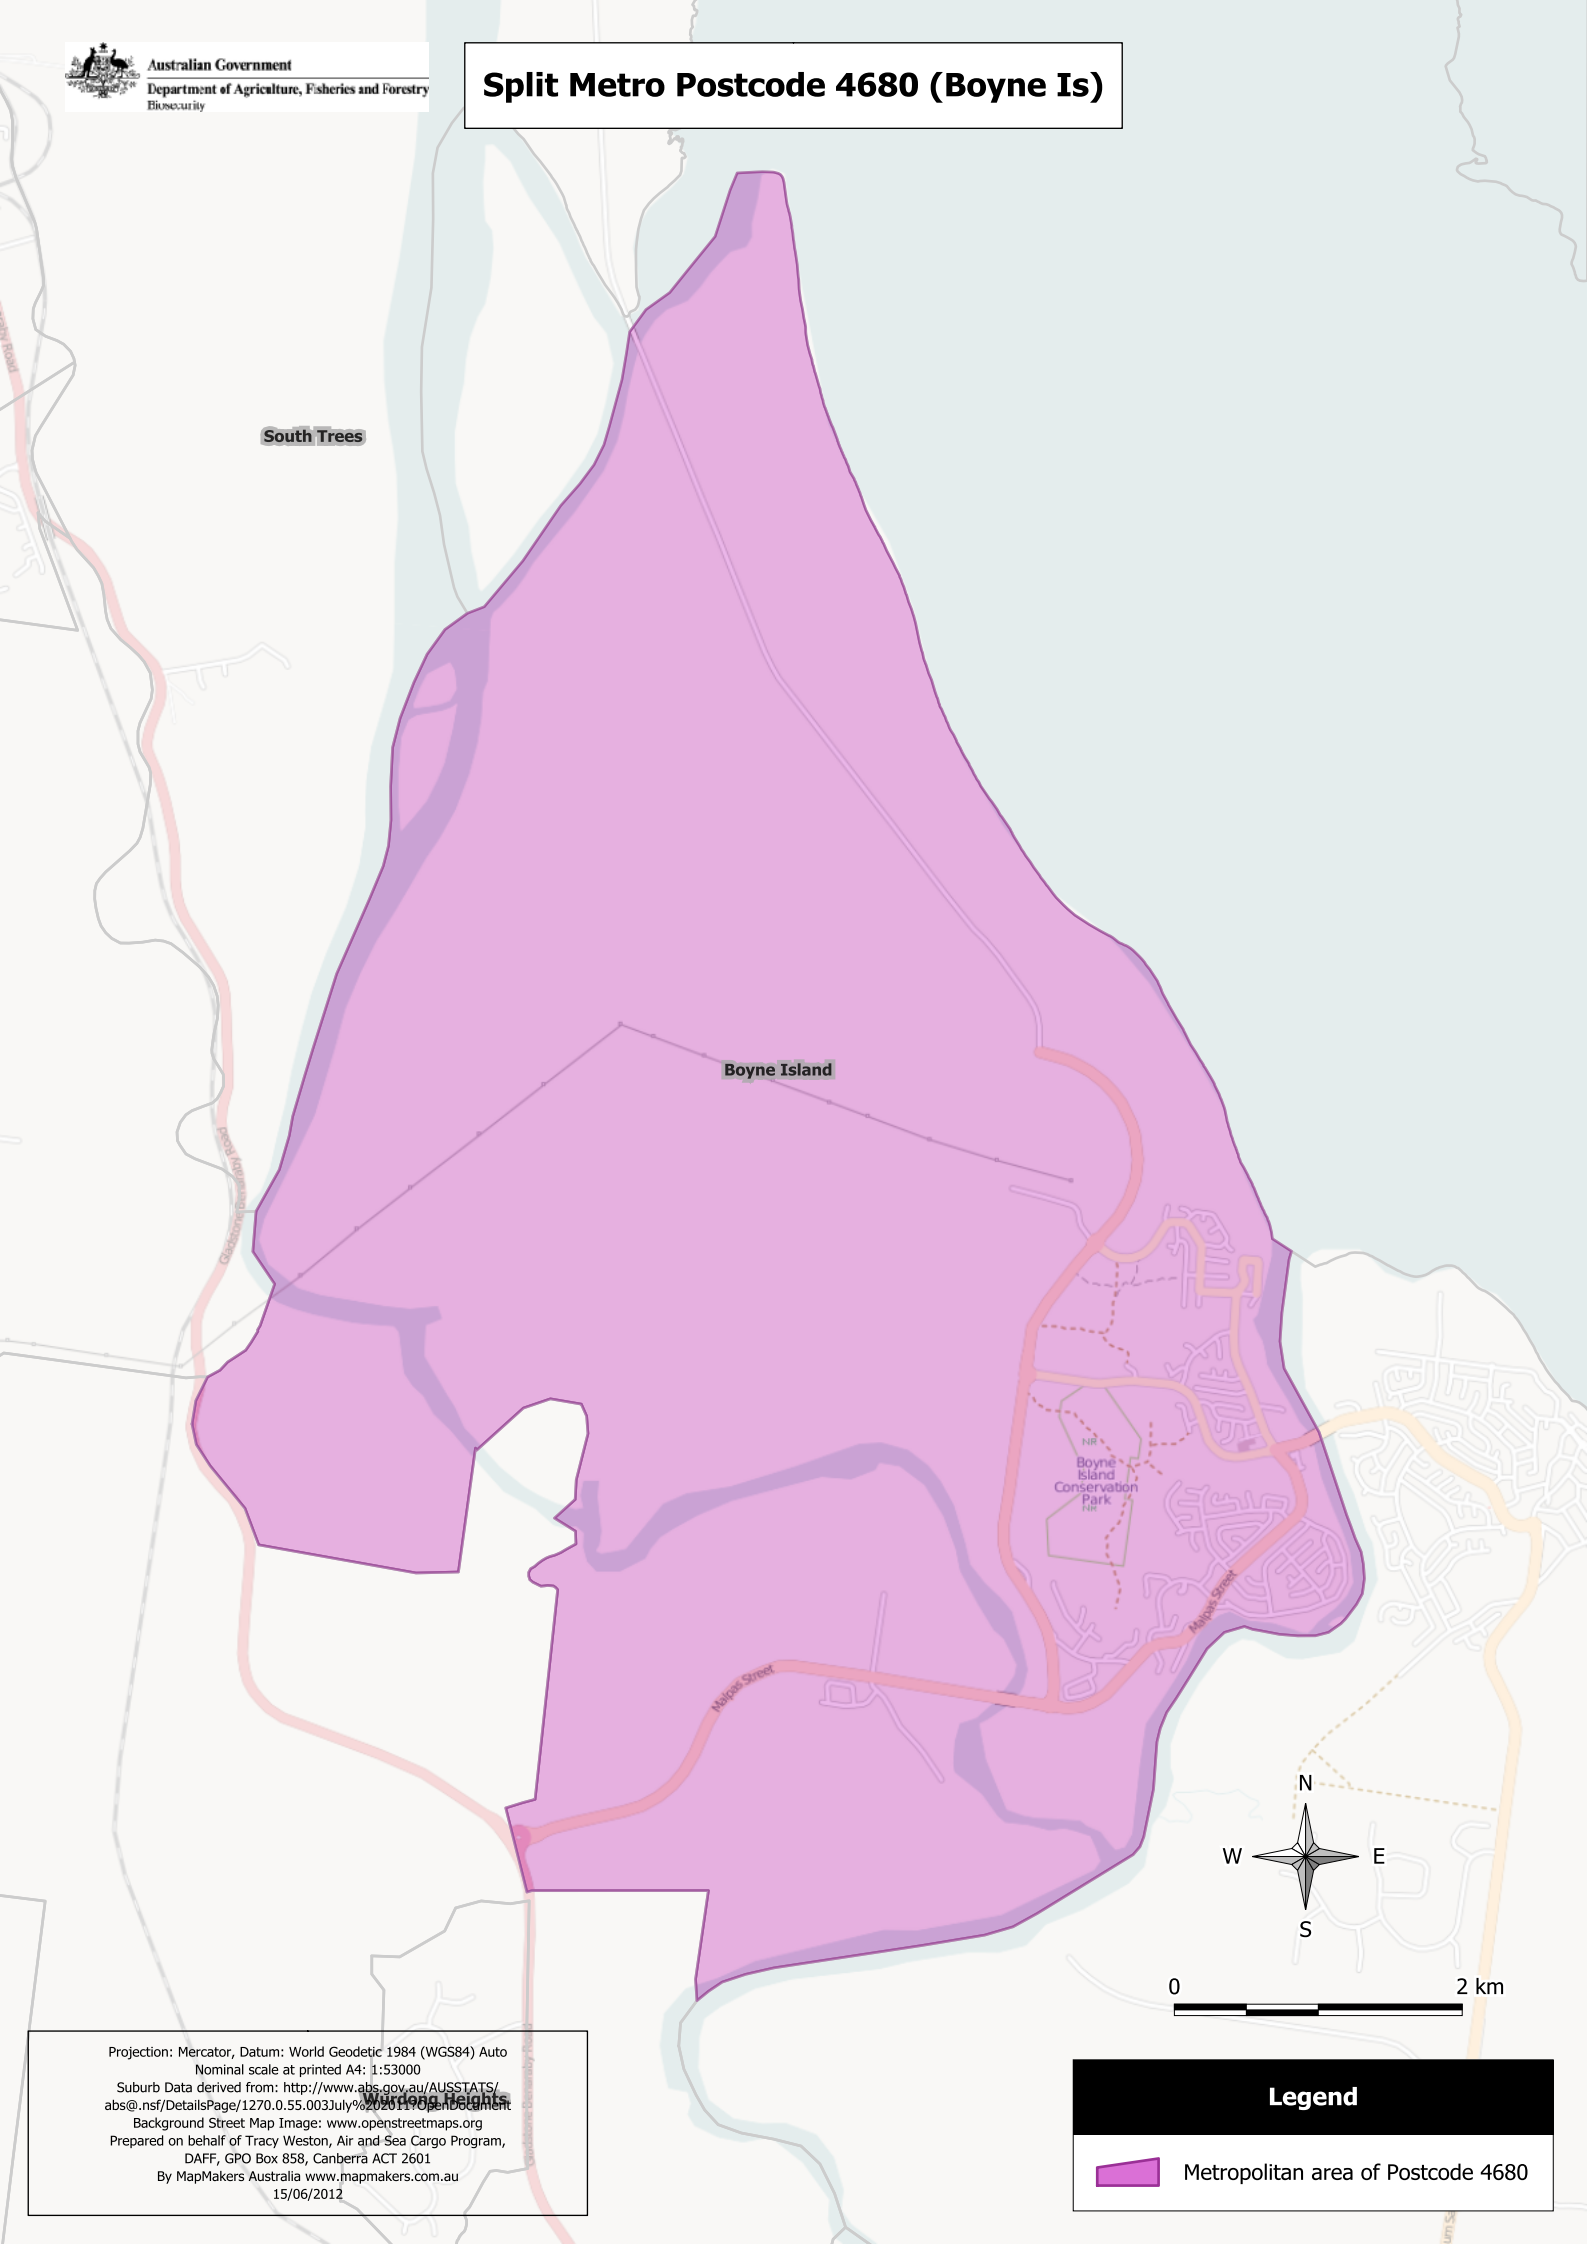

Split Metro Postcode 4680 (Boyne Is)

Projection: Mercator, Datum: World Geodetic 1984 (WGS84) Auto
Nominal scale at printed A4: 1:53000
Suburb Data derived from: <http://www.abs.gov.au/AUSSTATS/abs@.nsf/DetailsPage/1270.0.55.003July%20to%201190%20and%20onwards>
Background Street Map Image: www.openstreetmaps.org
Prepared on behalf of Tracy Weston, Air and Sea Cargo Program,
DAFF, GPO Box 858, Canberra ACT 2601
By MapMakers Australia www.mapmakers.com.au
15/06/2012

Legend

 Metropolitan area of Postcode 4680