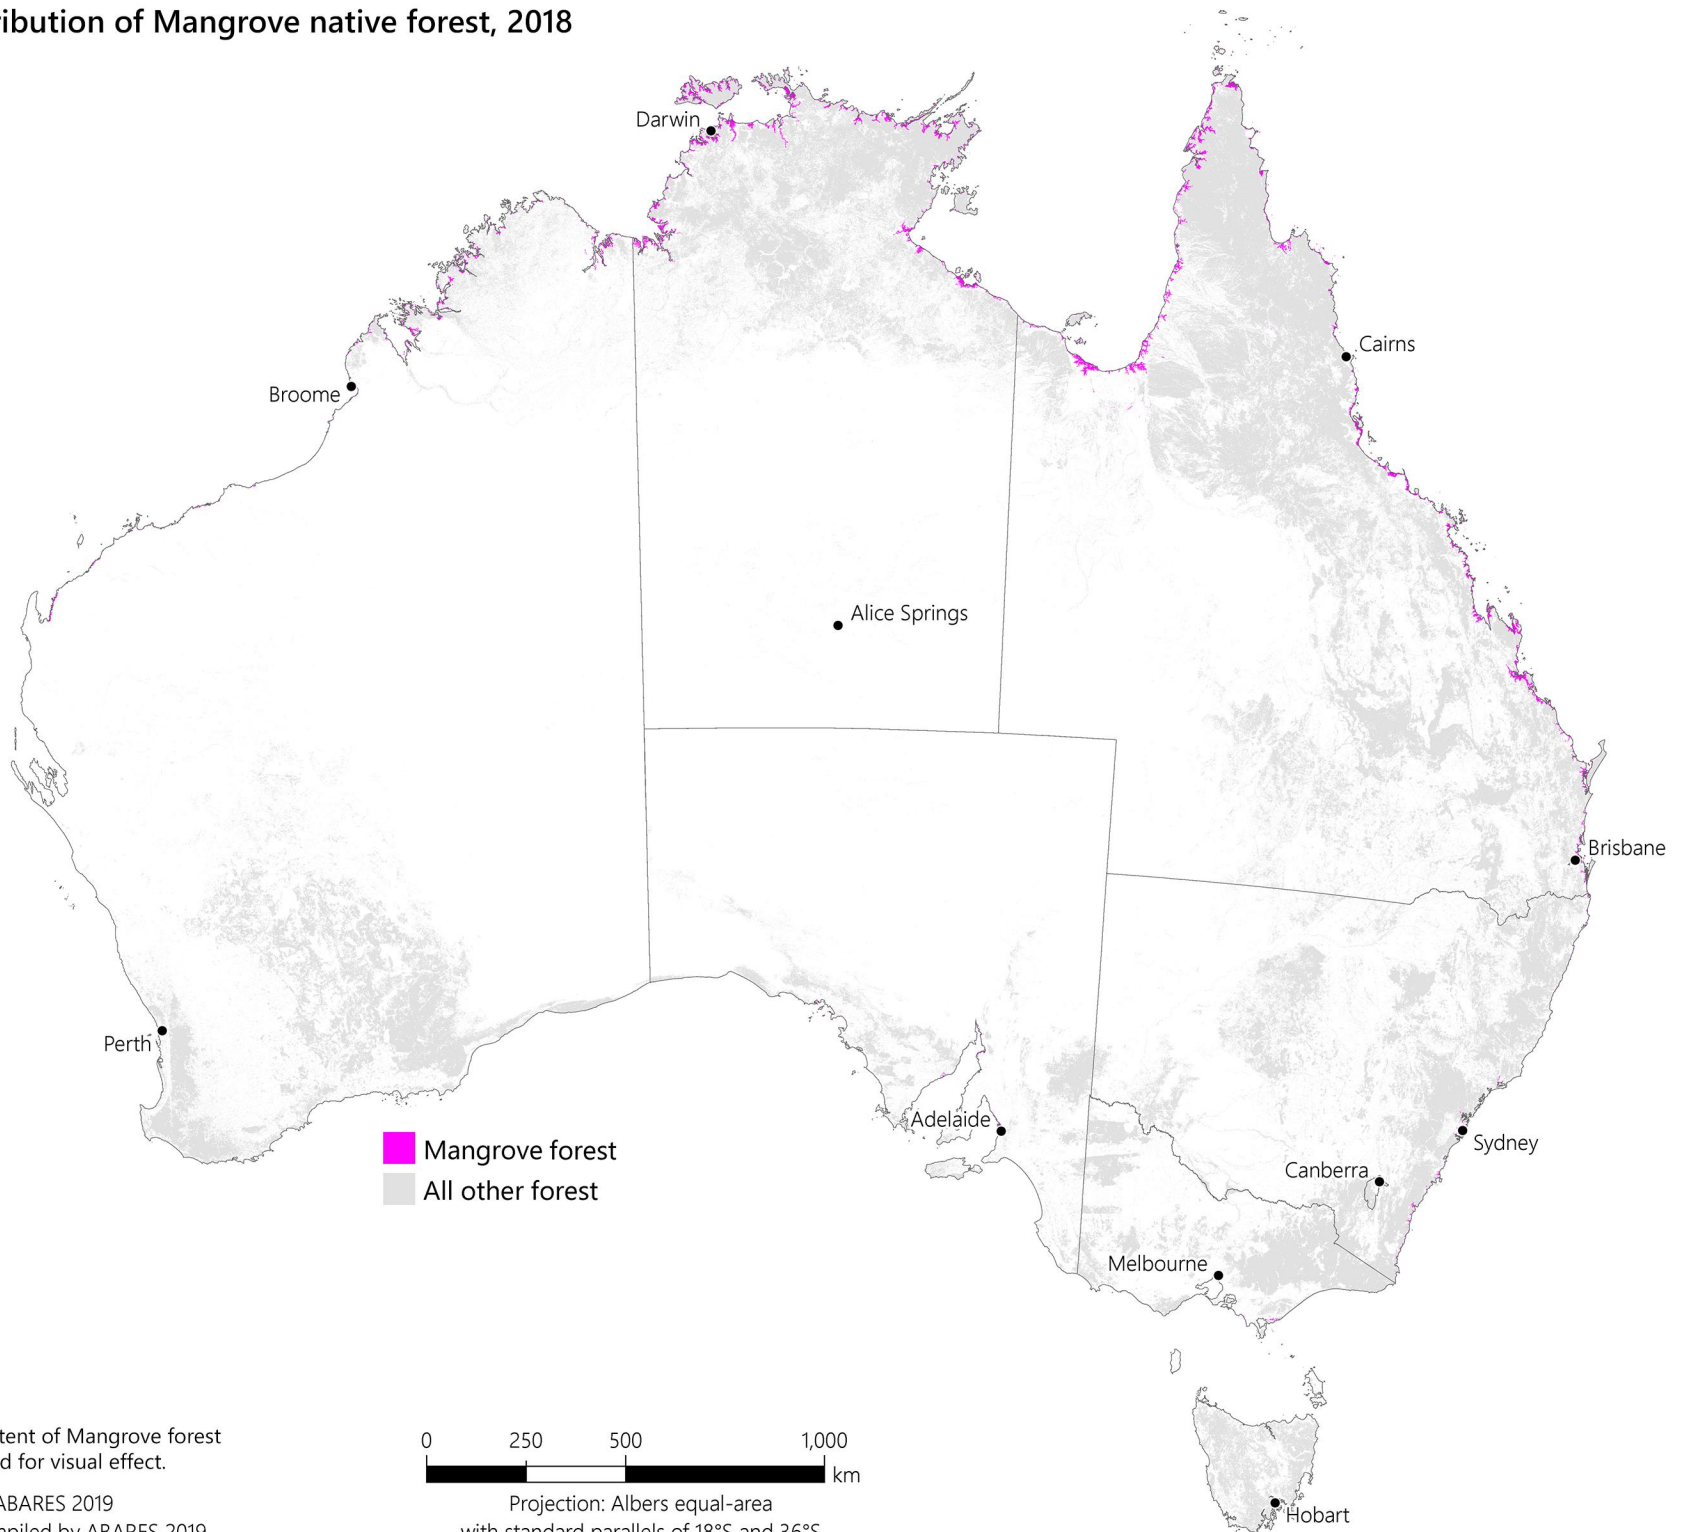

Distribution of Mangrove native forest, 2018

Note: Extent of Mangrove forest enhanced for visual effect.

Source: ABARES 2019
Map compiled by ABARES 2019

0 250 500 1,000 km

Projection: Albers equal-area
with standard parallels of 18°S and 36°S