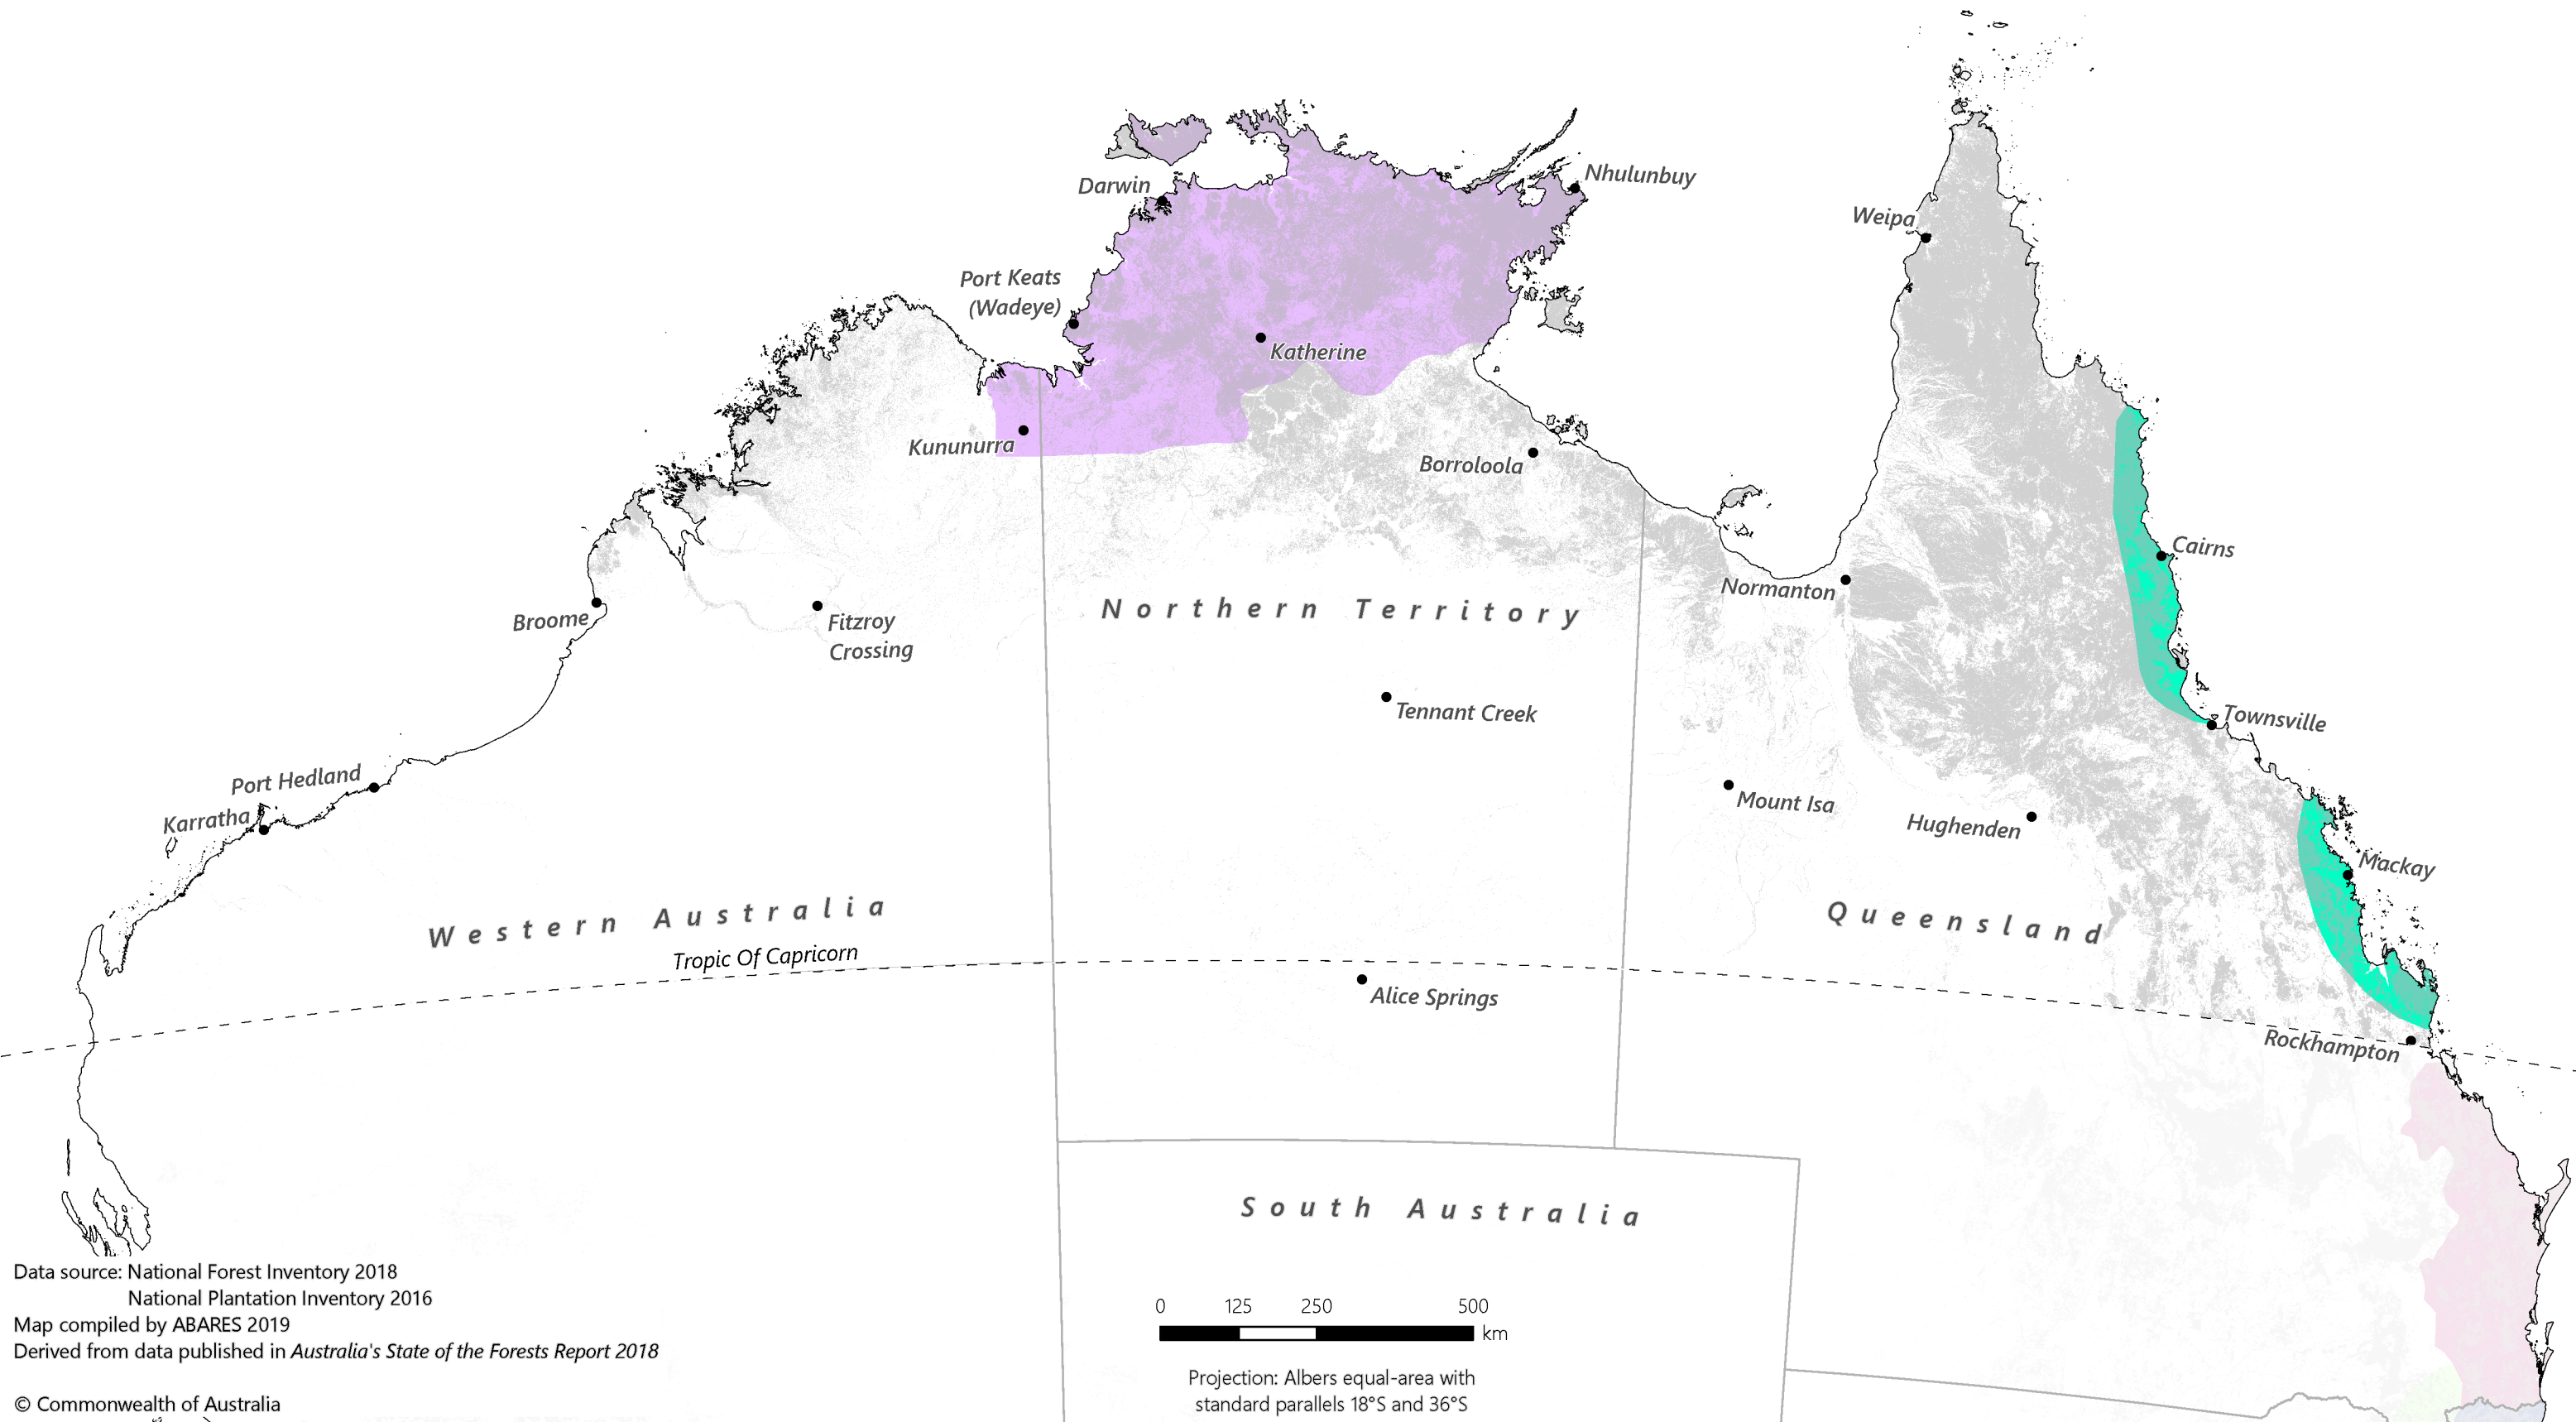

National Plantation Inventory regions in northern Australia

Australian Government
Department of Agriculture
and Water Resources
ABARES

- Forest
- Northern Territory
- Northern Queensland

Data source: National Forest Inventory 2018
National Plantation Inventory 2016
Map compiled by ABARES 2019
Derived from data published in *Australia's State of the Forests Report 2018*

Projection: Albers equal-area with standard parallels 18°S and 36°S